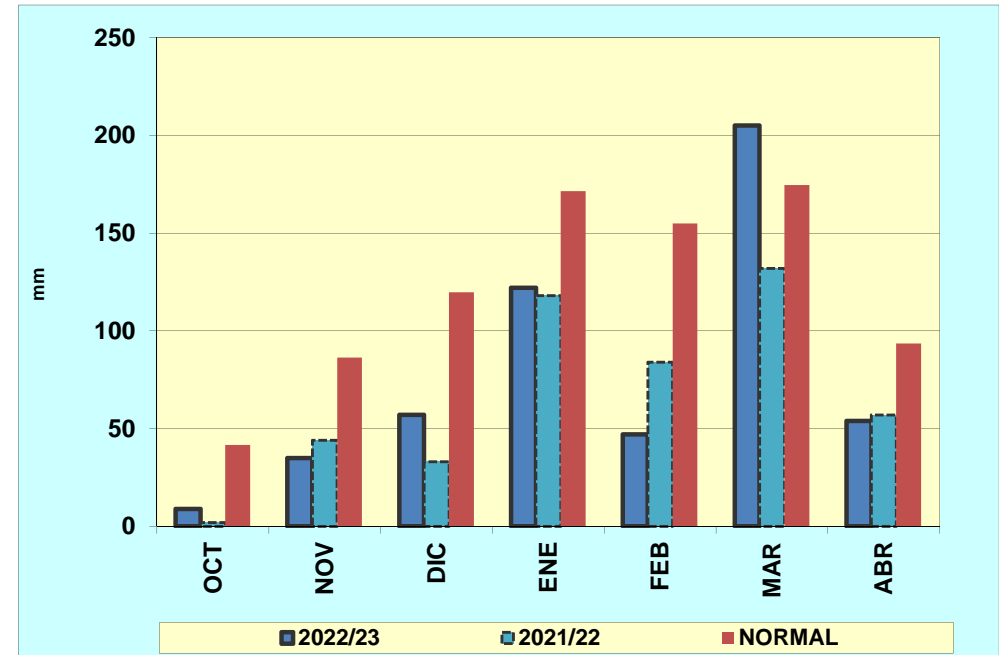

Precipitaciones registradas en Los Altos (Catamarca)
Período: 01 de Octubre 2022 - 12 de Abril 2023

Día	oct-22	nov-22	dic-22	ene-23	feb-23	mar-23	abr-23	
1			32,0					
2					47,0			
3							1,0	
4							3,0	
5								
6								
7						21,0		
8				20,0				
9								
10								
11								
12							50,0	
13				9,0				
14		15,0				96,0		
15								
16								
17			25,0					
18								
19	5,0							
20	4,0							
21		20,0						
22								
23								
24						88,0		
25				10,0				
26								
27								
28				41,0				
29								
30				42,0				
31								
1ª Década	0,0	0,0	32,0	20,0	47,0	21,0	4,0	
2ª Década	9,0	15,0	25,0	9,0	0,0	96,0	50,0	
3ª Década	0,0	20,0	0,0	93,0	0,0	88,0	0,0	
2022/23	9,0	35,0	57,0	122,0	47,0	205,0	54,0	529,0
2021/22	2,0	44,0	33,0	118,0	84,0	132,0	57,0	470,0

Máx. 24 hs	5,0	20,0	32,0	42,0	47,0	96,0	50,0	96,0
Nº Días RR.	2,0	2,0	2,0	5,0	1,0	3,0	3,0	15,0

	OCT	NOV	DIC	ENE	FEB	MAR	ABR	TOTAL
NORMAL	41,7	86,4	119,8	171,5	154,9	174,6	93,6	842,5

Precipitaciones - LOS ALTOS (Catamarca)